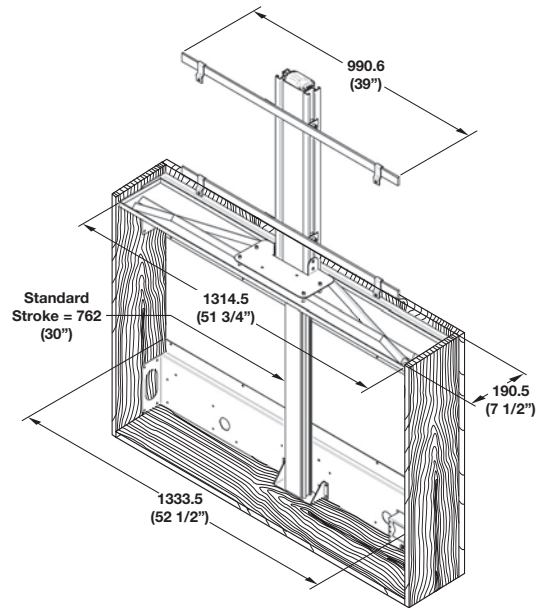

# Motorized Flat Panel TV Lift

- Maximum overall dimensions for Flat Panel Televisions: 50" L x 28 1/2" H x 5" D
- 30" vertical travel, 65 1/4" total height when extended
- Safety Bed (flexible tray located beneath TV) features safety shut-off
- Manual override hand switch
- Automatic power shut-off for TV in lowered position
- Fully width and height adjustable
- Weight capacity: 185 lbs
- For inside cabinet dimensions:

**Pre-mounted support panels make product suitable for use as a cabinet drop in.**

952.5 x 1375 x 235 (H x L x D)  
 (37 1/2" x 54 1/8" x 9 1/4")

- Designed for use with hinged lid

**Hinge Recommendation:**

Hinge 329.00.539 (see page 511)  
 Mounting plate 329.71.502 (see page 541)

Shown with pre-mounted support panels.

Material: Lift: matt aluminum  
 Bracket/tray: plastic, gray

Item No.
421.68.322

Packing: 1 set (includes lift assembly, pre-mounted support panels and remote)

Dimensions in mm  
 Inches are approximate