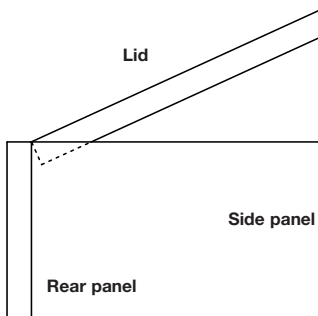

# Motorized Flat Panel TV Lift

- Maximum overall dimensions for Flat Panel Televisions: 50" L x 28 1/2" H x 5" D
- 30" vertical travel, 65 1/4" total height when extended
- Safety Bed (flexible tray located beneath TV) features safety shut-off
- Manual override hand switch
- Automatic power shut-off for TV in lowered position
- Fully width and height adjustable
- Weight capacity: 185 lbs
- For inside cabinet dimensions:

**Pre-mounted support panels make product suitable for use as a cabinet drop in.**

952.5 x 1375 x 235 (H x L x D)  
 (37 1/2" x 54 1/8" x 9 1/4")

- Designed for use with hinged lid

**Hinge Recommendation:**