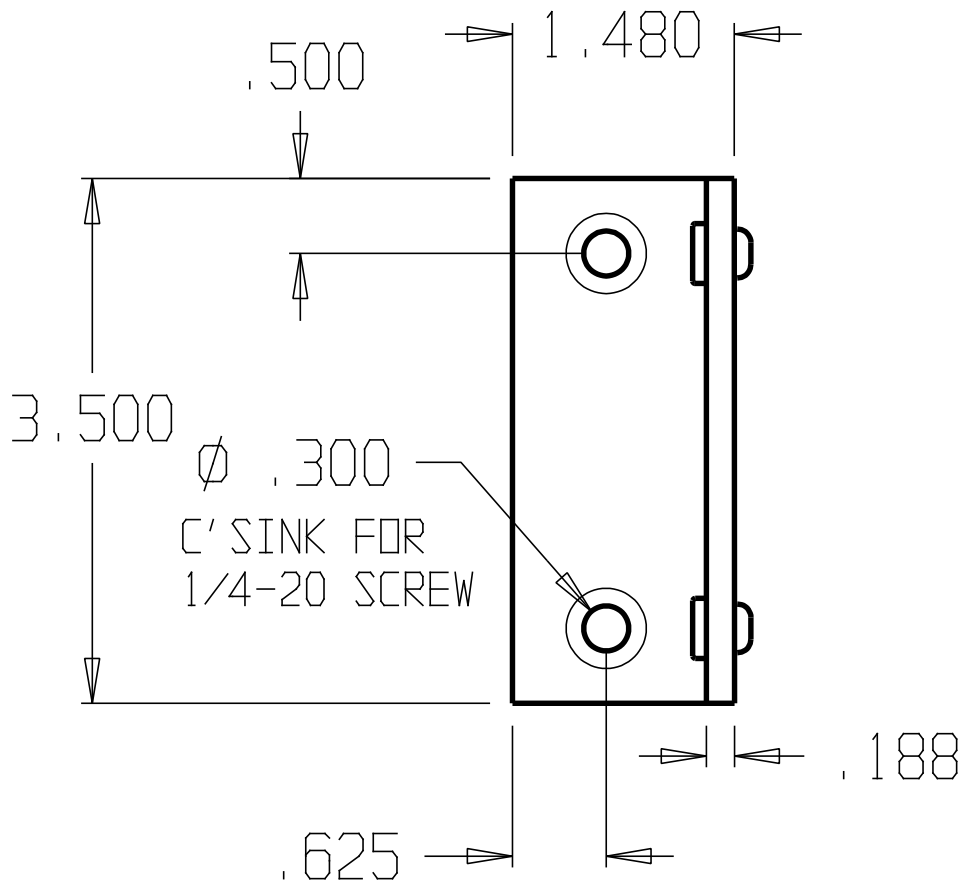

REVISIONS			
ZONE	REV	FINISHES:	DATE
		605,613,626	
		APPROVED	

DON-JO MFG. INC.

DESIGNER	SIZE A	DATE: 2/10/04	PART NO. #1420	REV
APPROVED	SCALE	RELEASE DATE	WEIGHT	SHEET