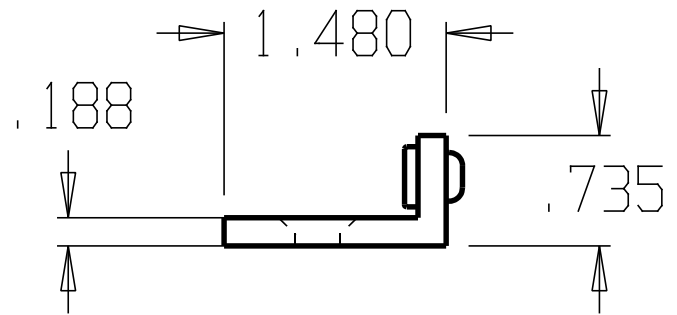

REVISIONS			
ZONE	REV	FINISHES:	DATE
		605,613,626	
		APPROVED	

DON-JO MFG. INC.

DESIGNER	SIZE A	DATE: 2/10/04	PART NO. #1420	REV
APPROVED	SCALE	RELEASE DATE	WEIGHT	SHEET