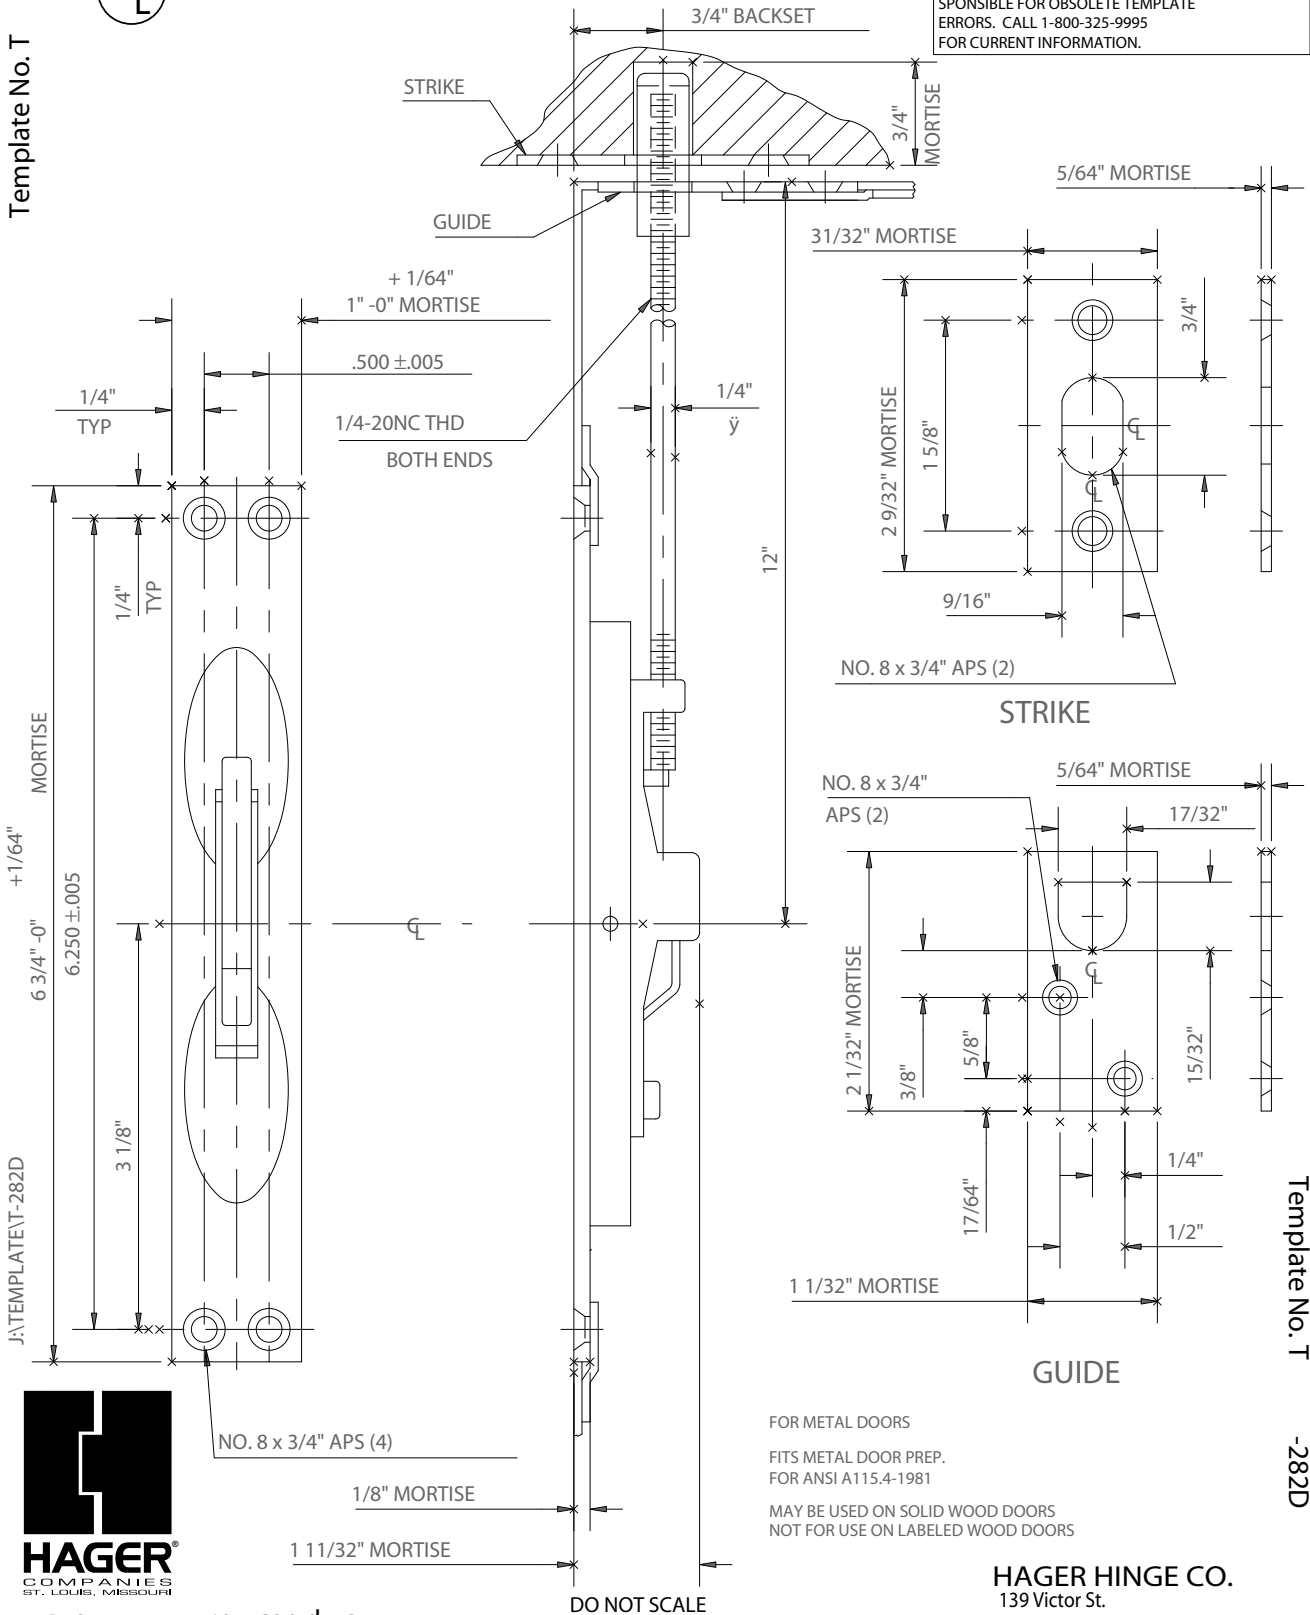

Template No. T -282D

J:\TEMPLATE\T-282D

-282D

Template No. T

TEMPLATE

LEVER EXTENSION FLUSH BOLT

Template No. T -282D

Rev. '99 (2-25-99)

(Supersedes Rev. '96, 11-18-96)

HAGER RESERVES THE RIGHT TO MAKE PRODUCT CHANGES AND IS NOT RESPONSIBLE FOR OBSOLETE TEMPLATE ERRORS. CALL 1-800-325-9995 FOR CURRENT INFORMATION.

Template No. T -282D

FOR METAL DOORS

FITS METAL DOOR PREP.
FOR ANSI A115.4-1981

MAY BE USED ON SOLID WOOD DOORS
NOT FOR USE ON LABELED WOOD DOORS

HAGER HINGE CO.

139 Victor St.
St. Louis, MO 63104

DO NOT SCALE