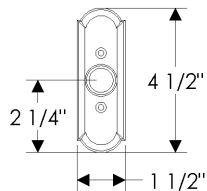

WN Window Trim Sets

EW105 Rectangular Window Escutcheon
1 1/2" x 3" \$ 168.48

EW108 Rectangular Window Escutcheon
1 1/2" x 4 1/2" \$ 177.36

EW705 Arched Window Escutcheon
1 1/2" x 3" \$ 168.48

EW708 Arched Window Escutcheon
1 1/2" x 4 1/2" \$ 177.36