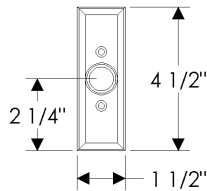

specifications & pricing

- All finishes are priced the same.
- Price includes your choice of any lever.
- Combinations are shown with L104 Hook Lever for illustrations only. Refer to Section A for desired lever.
- Specify metal, patina, sash thickness and handing, and type of window designed for.

WN Window Trim Sets

EW105 Rectangular Window Escutcheon
1 1/2" x 3" \$ 168.48

EW108 Rectangular Window Escutcheon
1 1/2" x 4 1/2" \$ 177.36

EW705 Arched Window Escutcheon
1 1/2" x 3" \$ 168.48

EW708 Arched Window Escutcheon
1 1/2" x 4 1/2" \$ 177.36