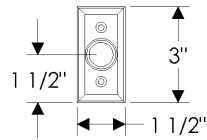

specifications & pricing

- All finishes are priced the same.
- Price includes your choice of any lever.
- Combinations are shown with L104 Hook Lever for illustrations only. Refer to Section A for desired lever.
- Specify metal, patina, sash thickness and handing, and type of window designed for.

WN Window Trim Sets

EW105 Rectangular Window Escutcheon
1 1/2" x 3" \$ 168.48

EW108 Rectangular Window Escutcheon
1 1/2" x 4 1/2" \$ 177.36

EW705 Arched Window Escutcheon
1 1/2" x 3" \$ 168.48

EW708 Arched Window Escutcheon
1 1/2" x 4 1/2" \$ 177.36