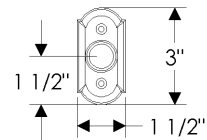

specifications & pricing

- All finishes are priced the same.
- Price includes your choice of any lever.
- Combinations are shown with L104 Hook Lever for illustrations only. Refer to Section A for desired lever.
- Specify metal, patina, sash thickness and handing, and type of window designed for.

WN Window Trim Sets

EW105 Rectangular Window Escutcheon
1 1/2" x 3" \$ 168.48

EW108 Rectangular Window Escutcheon
1 1/2" x 4 1/2" \$ 177.36

EW705 Arched Window Escutcheon
1 1/2" x 3" \$ 168.48

EW708 Arched Window Escutcheon
1 1/2" x 4 1/2" \$ 177.36