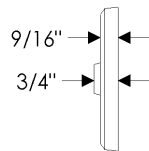

specifications & pricing

- All finishes are priced the same.
- Price includes your choice of any lever.
- Combinations are shown with L104 Hook Lever for illustrations only. Refer to Section A for desired lever.
- Specify metal, patina, sash thickness and handing, and type of window designed for.

WN Window Trim Sets

EW105 Rectangular Window Escutcheon
1 1/2" x 3" \$ 168.48

EW108 Rectangular Window Escutcheon
1 1/2" x 4 1/2" \$ 177.36

EW705 Arched Window Escutcheon
1 1/2" x 3" \$ 168.48

EW708 Arched Window Escutcheon
1 1/2" x 4 1/2" \$ 177.36