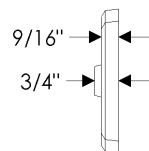

WN Window Trim Sets

EW105 Rectangular Window Escutcheon
1 1/2" x 3" \$ 168.48

EW108 Rectangular Window Escutcheon
1 1/2" x 4 1/2" \$ 177.36

EW705 Arched Window Escutcheon
1 1/2" x 3" \$ 168.48

EW708 Arched Window Escutcheon
1 1/2" x 4 1/2" \$ 177.36